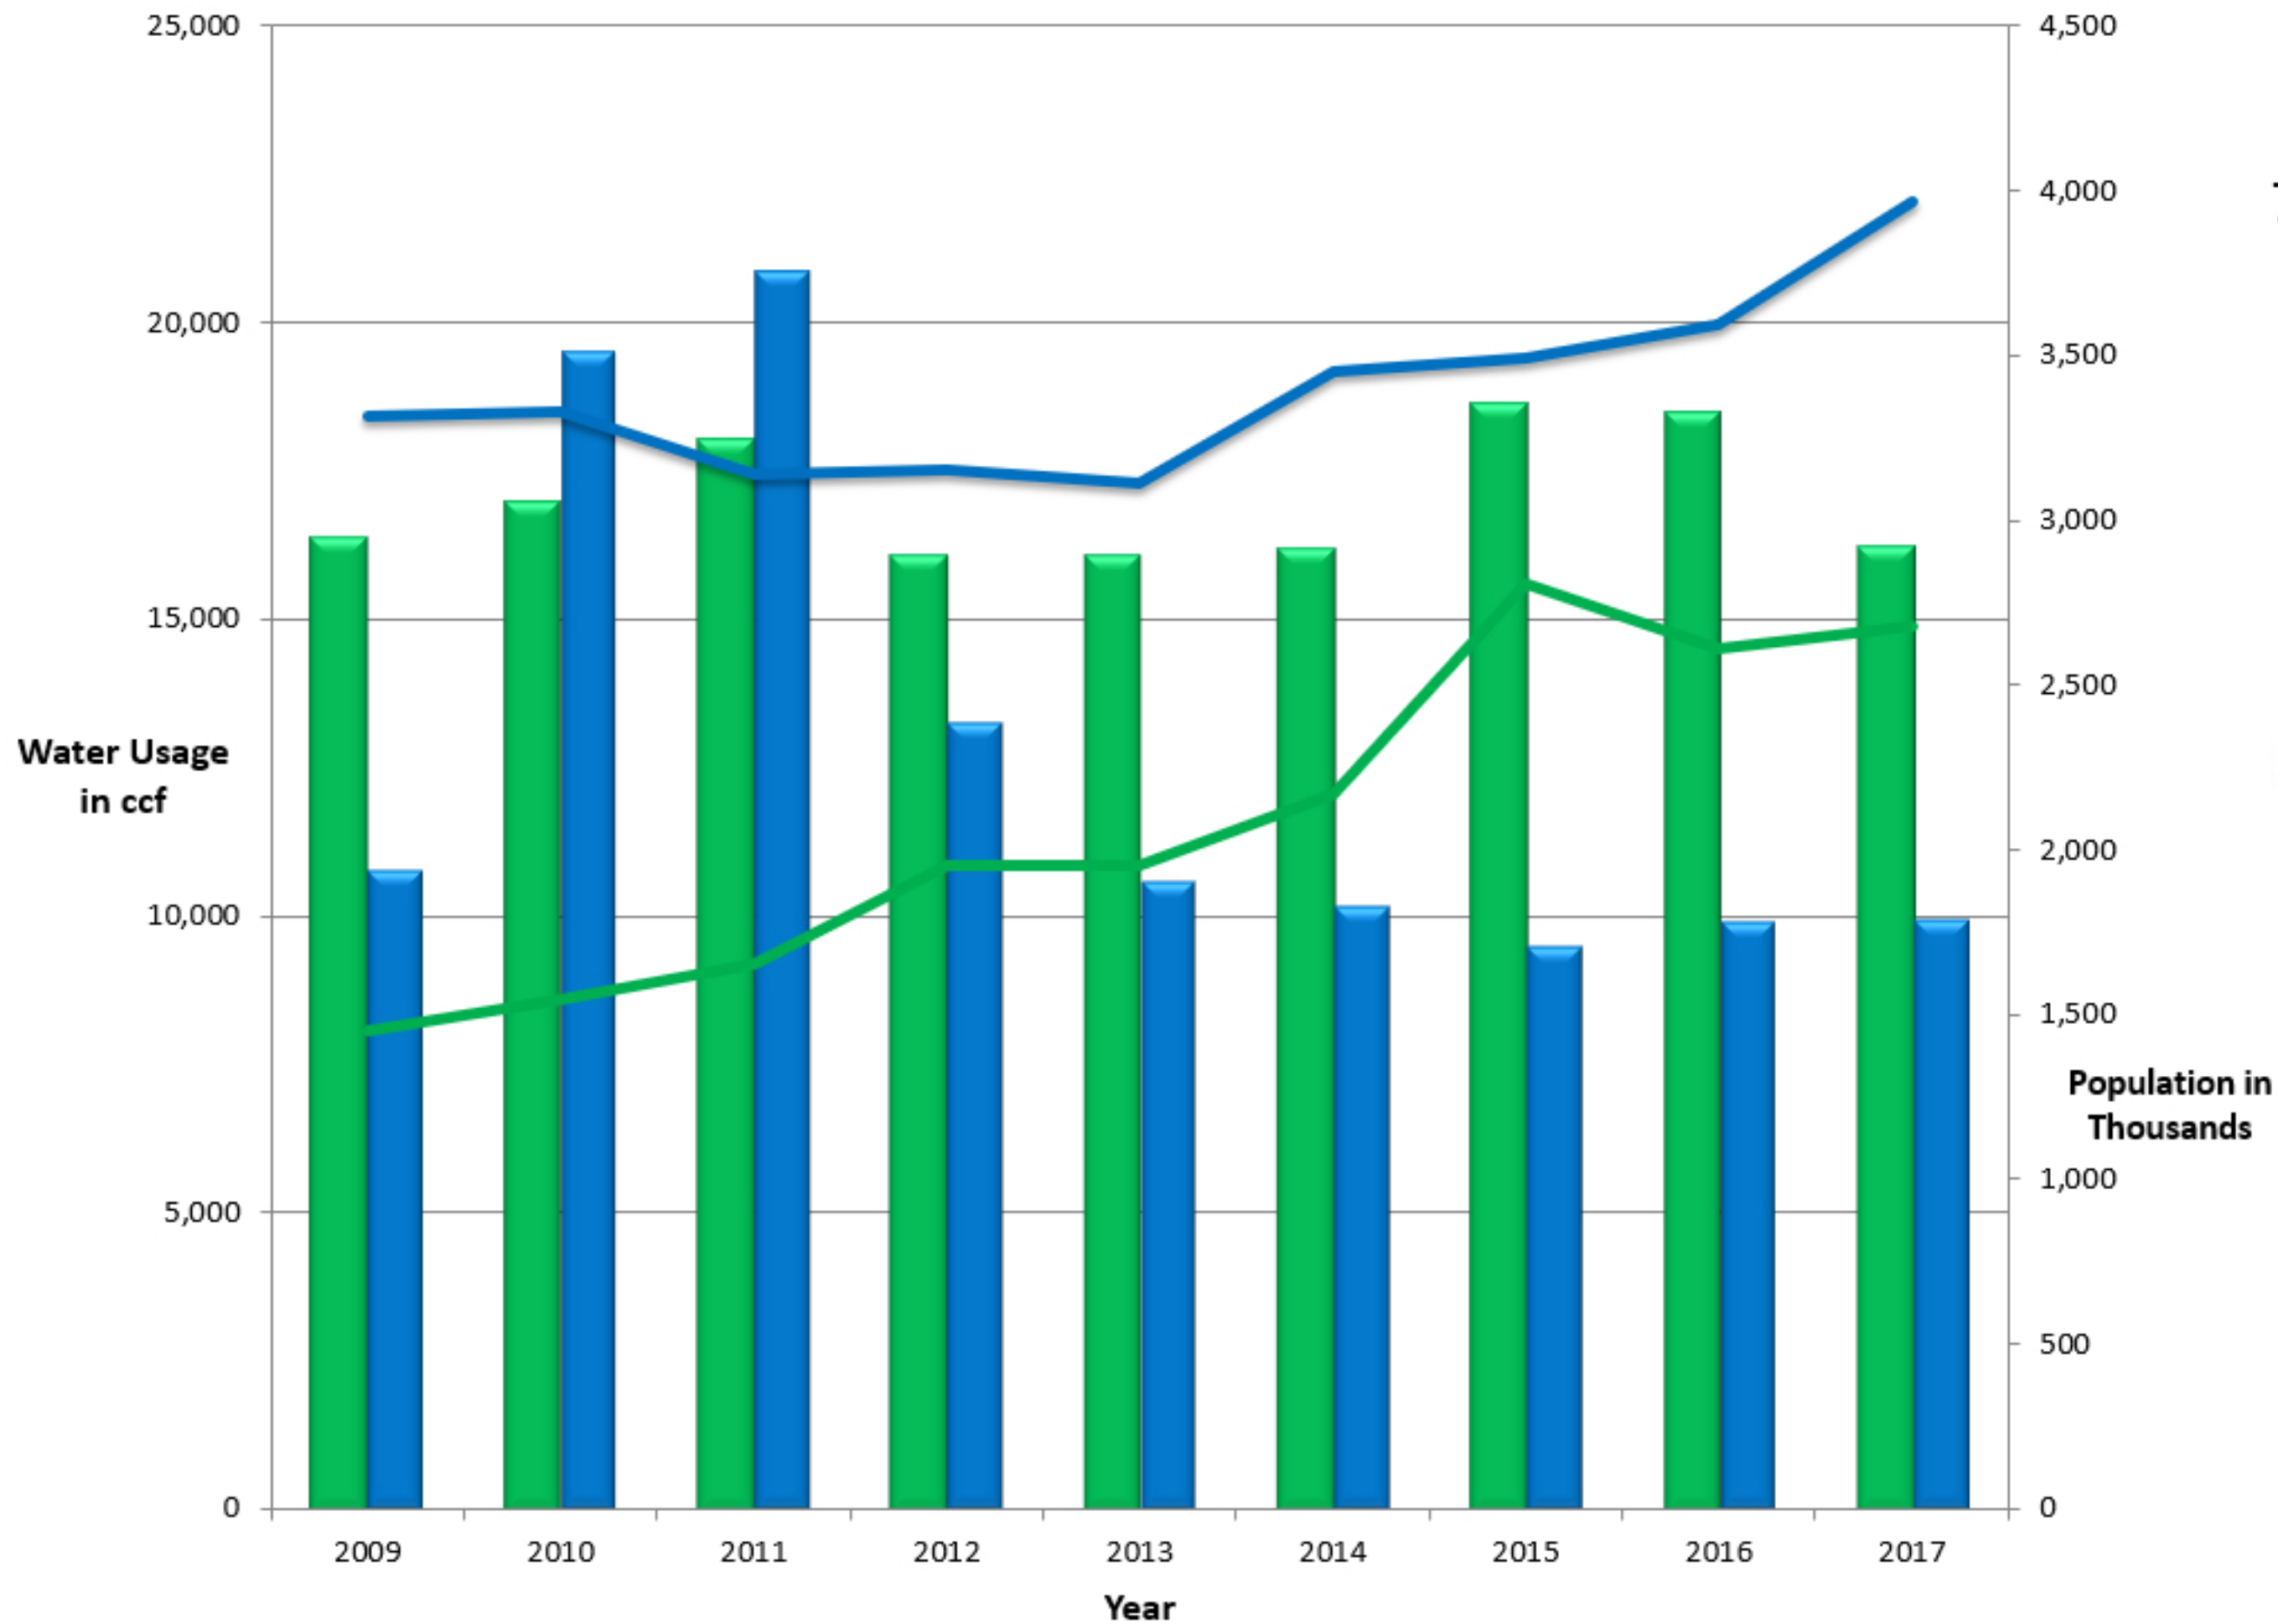

# Atlanta Better Building Challenge Progress

SunTrust Plaza has a 7.4% reduction in water usage despite 24% increase in population.

-  Sum of Garden Usage
-  Sum of Plaza Usage
-  Garden Tenant Population
-  Plaza Tenant Population