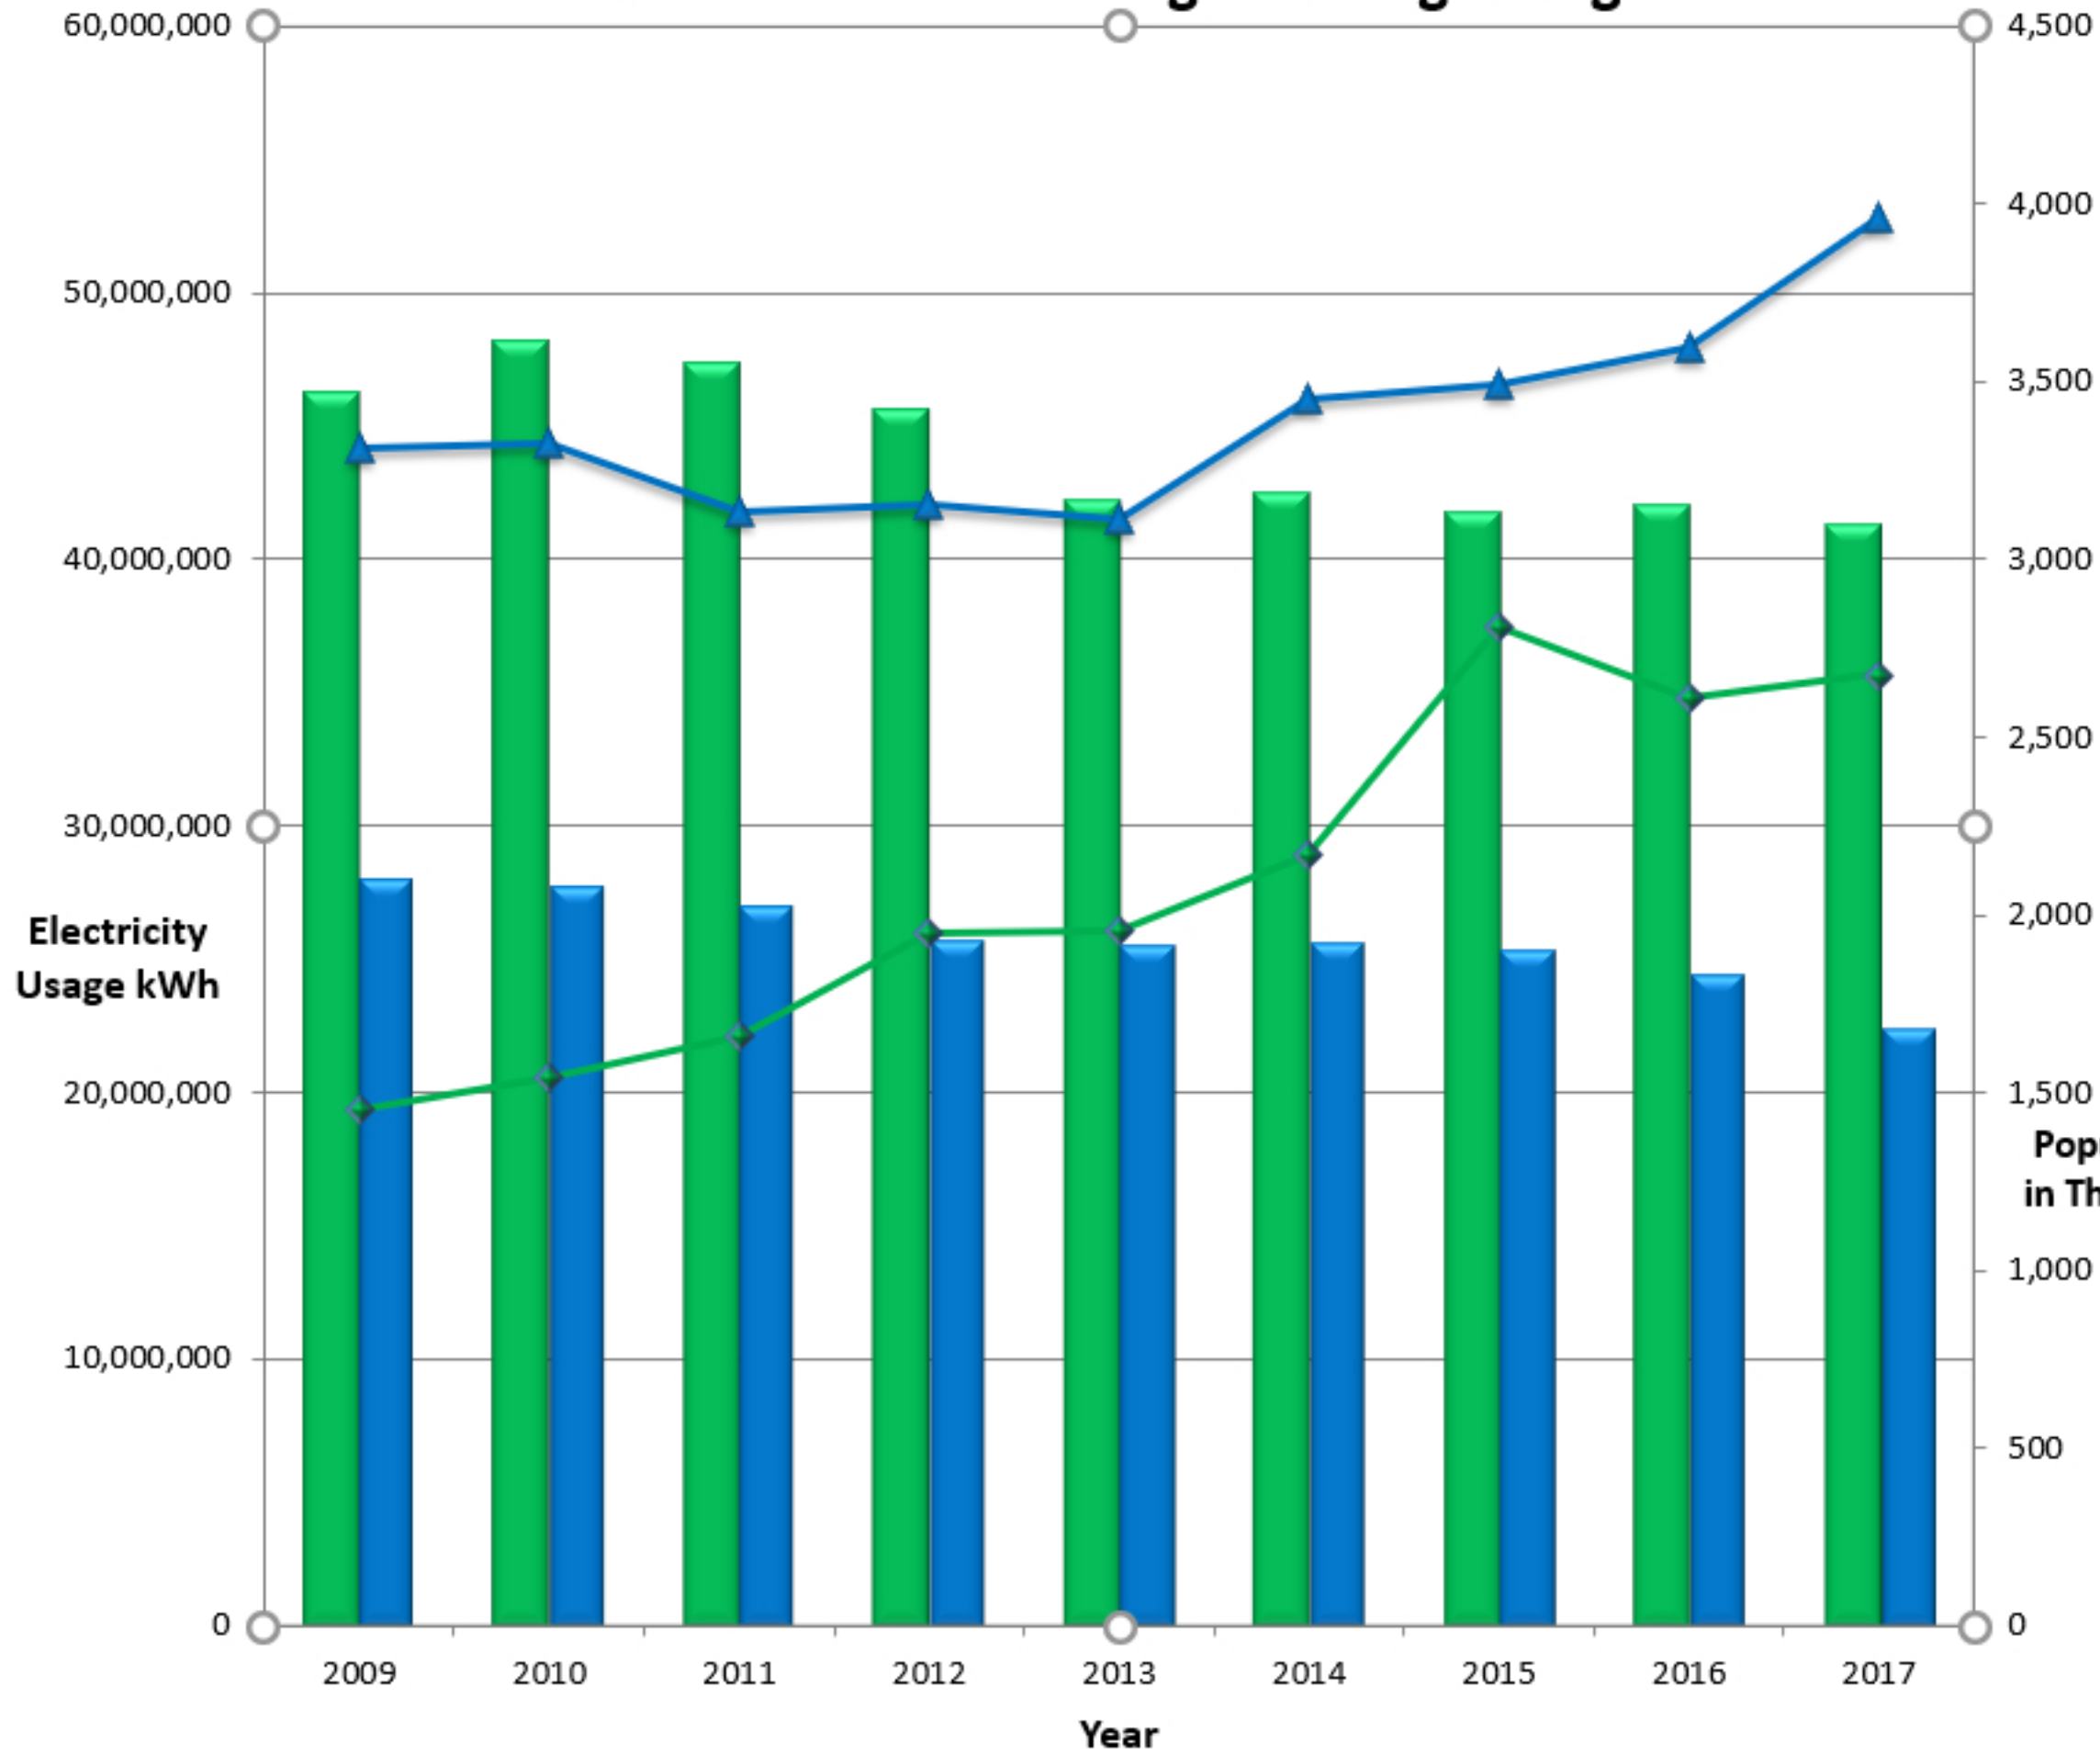

Atlanta Better Building Challenge Progress

SunTrust Plaza has a 20% reduction in energy usage despite a 24% increase in population.

- Sum of Garden Usage
- Sum of Plaza Usage
- ◆ Garden Tenant Population
- ▲ Plaza Tenant Population